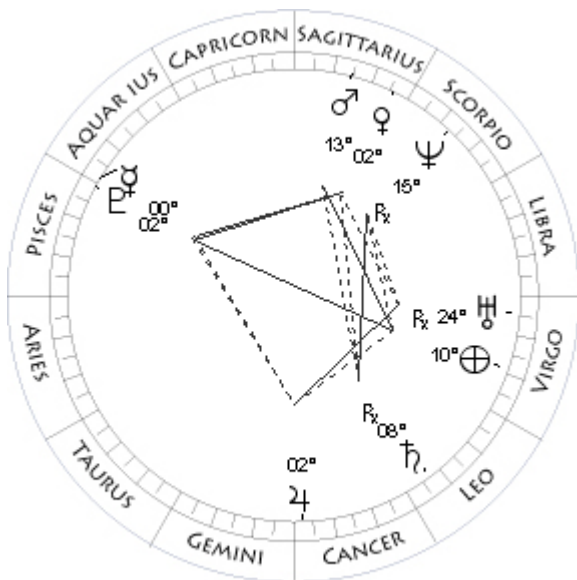

Mar 1, 1800

Apr 1, 1800

Mar 1, 1800

Mo|16Ta23 + 1°35	Ea|10Vi44 - 0°00
Su|10Pi43 - 0°00	Me|00Pi16 - 1°55
Me|07Pi47 - 1°55	Ve|02Sa02 + 0°29
Ve|01Aq38 + 0°29	Ma|13Sa41 - 0°39
Ma|16Cp31 - 0°39	Ju|02Cn36 - 0°08
Ju|21Ge42 - 0°08	Sa|08Le02 + 0°46
Sa|04Le20 + 0°46R	Ur|24Vi53 + 0°48
Ur|25Vi41 + 0°48R	Ne|15Sc29 + 1°48
Ne|17Sc12 + 1°48R	Pl|02Pi05 -11°55
Pl|01Pi21 -11°55	No|00Ta07 - 0°00

Apr 1, 1800

Mo|00Cn01 + 4°41	Ea|11Li32 - 0°00
Su|11Ar32 - 0°00	Me|20Le52 + 2°53
Me|00Ta03 + 2°53	Ve|21Cp09 - 1°06
Ve|08Pi56 - 1°06	Ma|01Cp12 - 1°09
Ma|09Aq04 - 1°09	Ju|05Cn13 - 0°04
Ju|24Ge32 - 0°04	Sa|09Le10 + 0°46
Sa|03Le20 + 0°46R	Ur|25Vi17 + 0°48
Ur|24Vi22 + 0°48R	Ne|15Sc40 + 1°50
Ne|16Sc45 + 1°50R	Pl|02Pi12 -12°00
Pl|02Pi10 -12°00	No|28Ar29 - 0°00