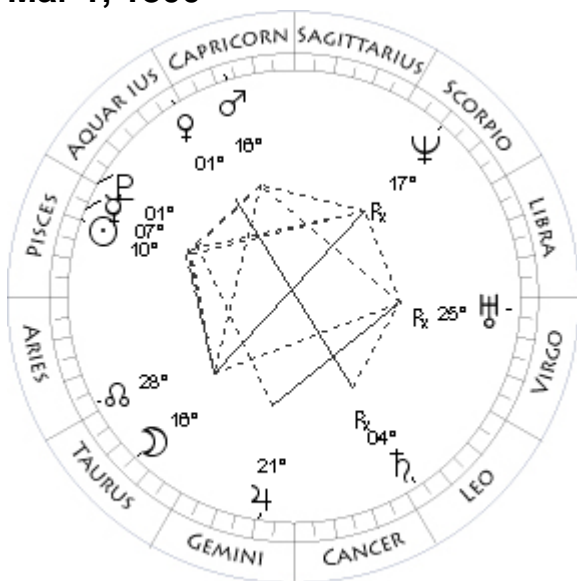

Mar 1, 1800

Apr 1, 1800

Mar 1, 1800

Mo|16Ta23 + 1°35	Ea|10Vi44 - 0°00
Su|10Pi43 - 0°00	Me|00Pi16 - 1°55
Me|07Pi47 - 1°55	Ve|02Sa02 + 0°29
Ve|01Aq38 + 0°29	Ma|13Sa41 - 0°39
Ma|16Cp31 - 0°39	Ju|02Cn36 - 0°08
Ju|21Ge42 - 0°08	Sa|08Le02 + 0°46
Sa|04Le20 + 0°46R	Ur|24Vi53 + 0°48
Ur|25Vi41 + 0°48R	Ne|15Sc29 + 1°48
Ne|17Sc12 + 1°48R	Pl|02Pi05 -11°55
Pl|01Pi21 -11°55	No|00Ta07 - 0°00

Apr 1, 1800

Mo|00Cn01 + 4°41	Ea|11Li32 - 0°00
Su|11Ar32 - 0°00	Me|20Le52 + 2°53
Me|00Ta03 + 2°53	Ve|21Cp09 - 1°06
Ve|08Pi56 - 1°06	Ma|01Cp12 - 1°09
Ma|09Aq04 - 1°09	Ju|05Cn13 - 0°04
Ju|24Ge32 - 0°04	Sa|09Le10 + 0°46
Sa|03Le20 + 0°46R	Ur|25Vi17 + 0°48
Ur|24Vi22 + 0°48R	Ne|15Sc40 + 1°50
Ne|16Sc45 + 1°50R	Pl|02Pi12 -12°00
Pl|02Pi10 -12°00	No|28Ar29 - 0°00