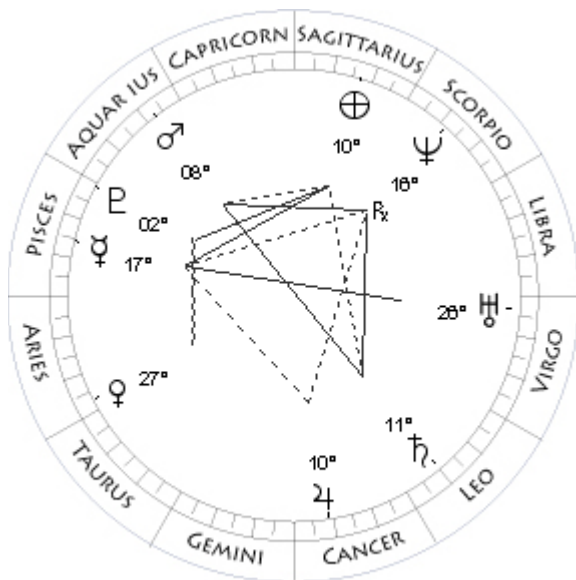

Jun 1, 1800

May 1, 1800

Mo|03Le03 + 5°15	Ea|10Sc50 - 0°00
Su|10Ta50 - 0°00	Me|06Sa48 - 1°52
Me|21Ar47 - 1°52R	Ve|08Pi37 - 1°39
Ve|15Ar20 - 1°39	Ma|19Cp00 - 1°38
Ma|01Pi01 - 1°38	Ju|07Cn44 - 0°01
Ju|29Ge20 - 0°01	Sa|10Le16 + 0°47
Sa|03Le58 + 0°47	Ur|25Vi41 + 0°47
Ur|23Vi21 + 0°47R	Ne|15Sc51 + 1°50
Ne|16Sc01 + 1°50R	Pl|02Pi19 -12°08
Pl|02Pi43 -12°08	No|26Ar54 - 0°00
No|26Ar54 - 0°00	

Jun 1, 1800

Mo|21Vi08 + 3°00	Ea|10Sa40 - 0°00
Su|10Ge40 - 0°00	Me|17Pi14 - 1°58
Me|21Ta43 - 1°58	Ve|27Ar58 - 1°06
Ve|23Ta04 - 1°06	Ma|08Aq06 - 2°07
Ma|23Pi26 - 2°07	Ju|10Cn20 + 0°02
Ju|05Cn36 + 0°02	Sa|11Le24 + 0°47
Sa|06Le09 + 0°47	Ur|26Vi05 + 0°46
Ur|22Vi58 + 0°46	Ne|16Sc02 + 1°50
Ne|15Sc12 + 1°50R	Pl|02Pi25 -12°19
Pl|02Pi56 -12°19	No|25Ar15 - 0°00
No|25Ar15 - 0°00