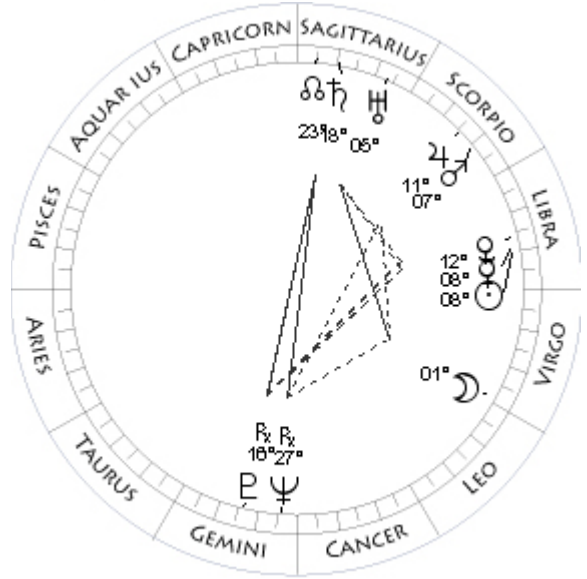

Oct 1, 1899

Sep 1, 1899

Mo|29Cn05 - 2°41	Ea|08Pi48 - 0°00
Su|08Vi48 - 0°00	Me|27Ar05 - 0°57
Me|21Le42 - 0°57	Ve|29Le08 + 1°21
Ve|04Vi47 + 1°21	Ma|10Sc18 + 0°12
Ma|16Li56 + 0°12	Ju|15Sc10 + 0°59
Ju|06Sc09 + 0°59	Sa|22Sa51 + 1°16
Sa|17Sa10 + 1°16	Ur|07Sa12 + 0°05
Ur|04Sa10 + 0°05	Ne|24Ge57 - 1°16
Ne|26Ge48 - 1°16	Pl|15Ge21 - 9°39
Pl|16Ge40 - 9°39	
No|25Sa37 - 0°00	

Oct 1, 1899

Mo|01Vi21 - 4°39	Ea|08Ar05 - 0°00
Su|08Li05 - 0°00	Me|08Li56 + 1°15
Me|08Li20 + 1°15	Ve|17Li44 + 1°13
Ve|12Li07 + 1°13	Ma|25Sc24 - 0°08
Ma|07Sc00 - 0°08	Ju|17Sc28 + 0°54
Ju|11Sc37 + 0°54	Sa|23Sa46 + 1°11
Sa|18Sa23 + 1°11	Ur|07Sa33 + 0°05
Ur|05Sa02 + 0°05	Ne|25Ge08 - 1°17
Ne|27Ge02 - 1°17R	Pl|15Ge26 - 9°44
Pl|16Ge40 - 9°44R	
No|24Sa02 - 0°00