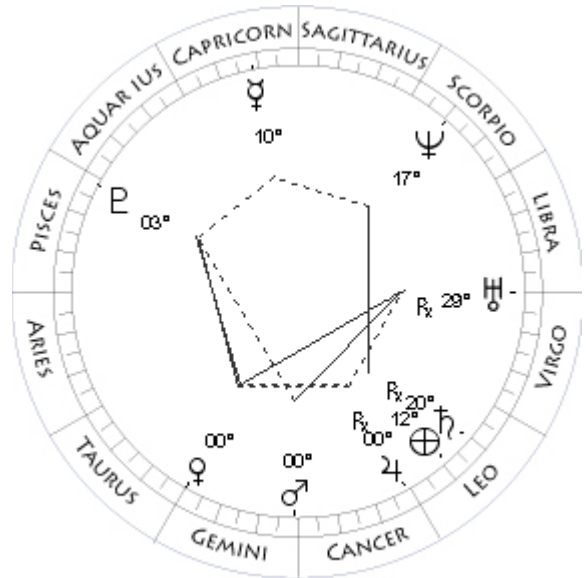

Feb 1, 1801

Jan 1, 1801

Mo|25Cn26 + 4°53	Ea|10Cn42 - 0°00
Su|10Cp42 - 0°00	Me|08Li59 + 1°38
Me|18Sa07 + 1°38	Ve|10Ar54 - 1°49
Ve|17Aq09 - 1°49	Ma|14Ge57 + 1°39
Ma|11Ta52 + 1°39	Ju|27Cn57 + 0°32
Ju|01Le48 + 0°32R	Sa|19Le11 + 1°15
Sa|23Le20 + 1°15R	Ur|28Vi51 + 0°45
Ur|01Li53 + 0°45	Ne|18Sc45 + 1°44
Ne|18Sc45 + 1°44	Ne|17Sc18 + 1°44
Pl|01Pi10 -12°15	Pl|03Pi12 -12°15
No|13Ar55 - 0°00	

Feb 1, 1801

Mo|11Vi27 + 2°28	Ea|12Le14 - 0°00
Su|12Aq14 - 0°00	Me|10Cp33 - 1°52
Me|02Aq25 - 1°52	Ve|00Ge31 - 0°36
Ve|24Pi17 - 0°36	Ma|00Cn21 + 1°50
Ma|22Ta27 + 1°50	Ju|00Le27 + 0°36
Ju|27Cn47 + 0°36R	Sa|20Le18 + 1°19
Sa|21Le16 + 1°19R	Ur|29Vi15 + 0°46
Ur|01Li35 + 0°46R	Ne|19Sc20 + 1°46
Ne|19Sc20 + 1°46	Ne|17Sc29 + 1°46
Pl|01Pi54 -12°11	Pl|03Pi18 -12°11
No|12Ar17 - 0°00