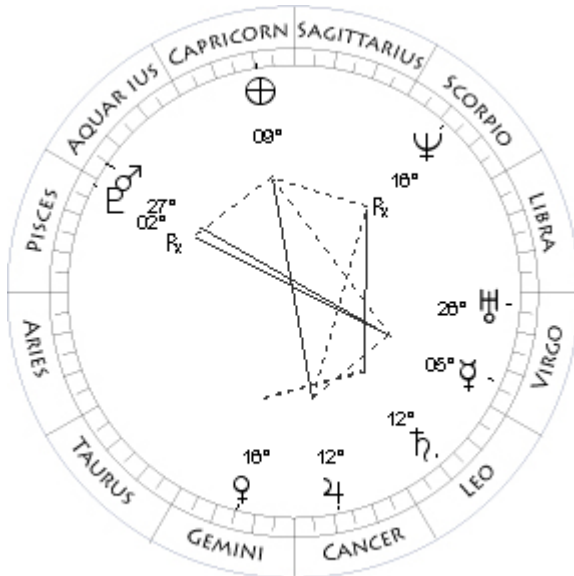

Aug 1, 1800

Jul 1, 1800

Mo|28Li29 - 0°22	Ea|09Cp19 - 0°00
Su|09Cn18 - 0°00	Me|05Vi45 + 1°53
Me|23Cn05 + 1°53	Ve|16Ge08 + 0°02
Ve|29Ge43 + 0°02	Ma|27Aq02 - 2°28
Ma|14Ar12 - 2°28	Ju|12Cn50 + 0°05
Ju|12Cn15 + 0°05	Sa|12Le30 + 0°48
Sa|09Le18 + 0°48	Ur|26Vi28 + 0°44
Ur|23Vi24 + 0°44	Ne|16Sc12 + 1°49
Ne|14Sc38 + 1°49R	Pl|02Pi32 -12°29
Pl|02Pi47 -12°29R	No|23Ar40 - 0°00

Aug 1, 1800

Mo|21Sa55 - 4°23	Ea|08Aq54 - 0°00
Su|08Le54 - 0°00	Me|17Sa53 - 2°09
Me|05Vi32 - 2°09	Ve|06Le20 + 1°06
Ve|07Le50 + 1°06	Ma|16Pi41 - 2°38
Ma|03Ta32 - 2°38	Ju|15Cn24 + 0°08
Ju|19Cn10 + 0°08	Sa|13Le38 + 0°50
Sa|13Le09 + 0°50	Ur|26Vi52 + 0°43
Ur|24Vi35 + 0°43	Ne|16Sc23 + 1°47
Ne|14Sc29 + 1°47	Pl|02Pi39 -12°37
Pl|02Pi17 -12°37R	No|22Ar01 - 0°00