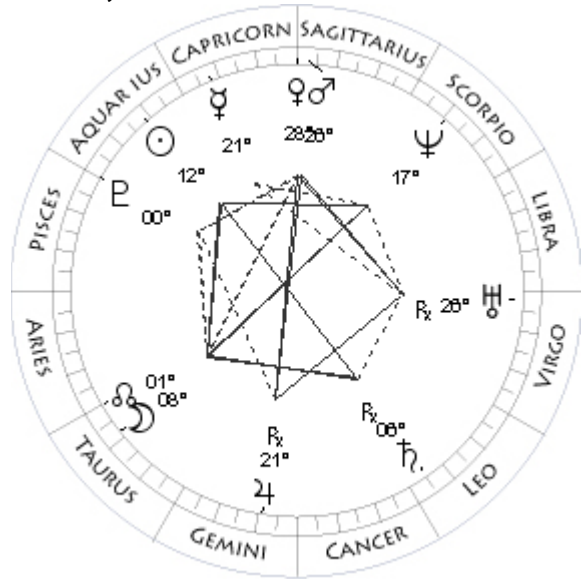

Jan 1, 1800

Feb 1, 1800

Jan 1, 1800

Mo|24Pi42 - 3°14	Ea|10Cn57 - 0°00
Su|10Cp57 - 0°00	Me|10Le05 + 3°14
Me|27Sa56 + 3°14R	Ve|26Le58 + 3°16
Ve|24Sc09 + 3°16	Ma|12Sc48 + 0°07
Ma|04Sa41 + 0°07	Ju|27Ge35 - 0°18
Ju|24Ge28 - 0°18R	Sa|05Le52 + 0°40
Sa|08Le45 + 0°40R	Ur|24Vi07 + 0°46
Ur|27Vi07 + 0°46R	Ne|15Sc08 + 1°45
Ne|16Sc39 + 1°45	Pl|01Pi52 -11°58
Pl|29Aq48 -11°58	No|03Ta15 - 0°00

Feb 1, 1800

Mo|08Ta36 + 0°40	Ea|12Le29 - 0°00
Su|12Aq29 - 0°00	Me|03Sa58 - 0°49
Me|21Cp59 - 0°49	Ve|17Li12 + 2°12
Ve|28Sa38 + 2°12	Ma|28Sc38 - 0°15
Ma|26Sa28 - 0°15	Ju|00Cn13 - 0°13
Ju|21Ge40 - 0°13R	Sa|07Le01 + 0°44
Sa|06Le21 + 0°44R	Ur|24Vi31 + 0°47
Ur|26Vi41 + 0°47R	Ne|15Sc19 + 1°47
Ne|17Sc10 + 1°47	Pl|00Pi34 -11°54
Pl|00Pi34 -11°54	Pl|01Pi59 -11°54
No|01Ta36 - 0°00