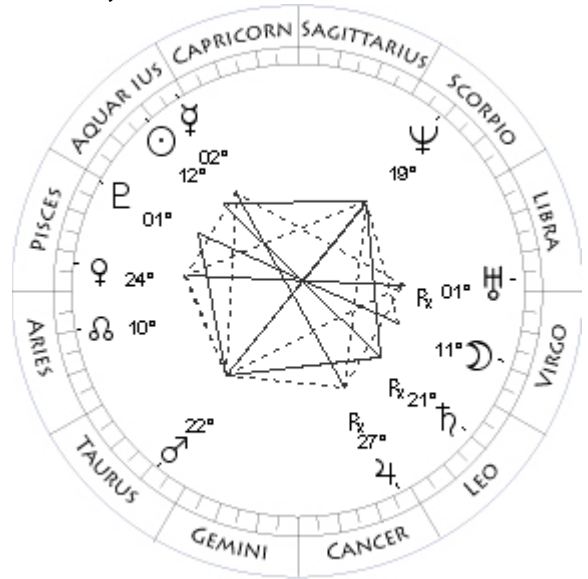

Feb 1, 1801

Jan 1, 1801

Mo|25Cn26 + 4°53	Ea|10Cn42 - 0°00
Su|10Cp42 - 0°00	Me|08Li59 + 1°38
Me|18Sa07 + 1°38	Ve|10Ar54 - 1°49
Ve|17Aq09 - 1°49	Ma|14Ge57 + 1°39
Ma|11Ta52 + 1°39	Ju|27Cn57 + 0°32
Ju|01Le48 + 0°32R	Sa|19Le11 + 1°15
Sa|23Le20 + 1°15R	Ur|28Vi51 + 0°45
Ur|01Li53 + 0°45	Ne|18Sc45 + 1°44
Ne|18Sc45 + 1°44	Ne|17Sc18 + 1°44
Pl|01Pi10 -12°15	Pl|03Pi12 -12°15
No|13Ar55 - 0°00	

Feb 1, 1801

Mo|11Vi27 + 2°28	Ea|12Le14 - 0°00
Su|12Aq14 - 0°00	Me|10Cp33 - 1°52
Me|02Aq25 - 1°52	Ve|00Ge31 - 0°36
Ve|24Pi17 - 0°36	Ma|00Cn21 + 1°50
Ma|22Ta27 + 1°50	Ju|00Le27 + 0°36
Ju|27Cn47 + 0°36R	Sa|20Le18 + 1°19
Sa|21Le16 + 1°19R	Ur|29Vi15 + 0°46
Ur|01Li35 + 0°46R	Ne|19Sc20 + 1°46
Ne|19Sc20 + 1°46	Ne|17Sc29 + 1°46
Pl|01Pi54 -12°11	Pl|03Pi18 -12°11
No|12Ar17 - 0°00