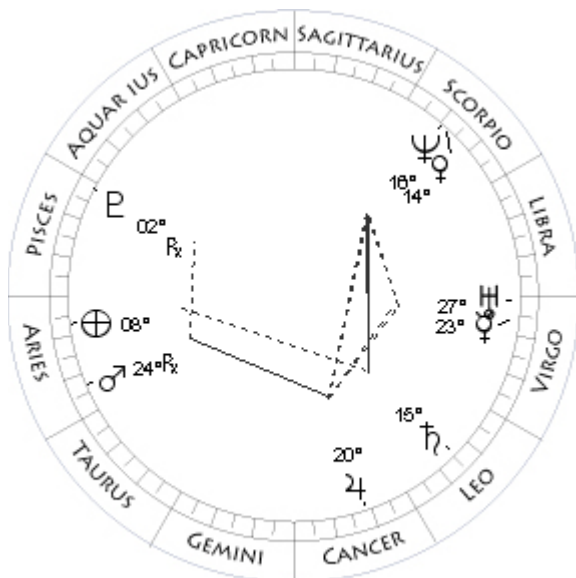

Oct 1, 1800

Sep 1, 1800

Mo|14Aq55 - 4°39	Ea|08Pi45 - 0°00
Su|08Vi45 - 0°00	Me|06Ar24 - 2°08
Me|26Le00 - 2°08	Ve|26Vi41 + 1°24
Ve|16Vi12 + 1°24	Ma|06Ar03 - 2°32
Ma|18Ta32 - 2°32	Ju|17Cn58 + 0°12
Ju|25Cn34 + 0°12	Sa|14Le45 + 0°53
Sa|17Le05 + 0°53	Ur|27Vi16 + 0°43
Ur|26Vi19 + 0°43	Ne|16Sc34 + 1°45
Ne|14Sc50 + 1°45	Pl|02Pi45 -12°39
Pl|01Pi38 -12°39R	No|20Ar23 - 0°00

Oct 1, 1800

Mo|21Pi21 - 2°24	Ea|08Ar03 - 0°00
Su|08Li03 - 0°00	Me|23Vi24 + 1°33
Me|04Li01 + 1°33	Ve|14Sc58 + 0°45
Ve|23Li27 + 0°45	Ma|24Ar14 - 1°58
Ma|25Ta01 - 1°58R	Ju|20Cn26 + 0°16
Ju|00Le36 + 0°16	Sa|15Le51 + 0°57
Sa|20Le28 + 0°57	Ur|27Vi39 + 0°42
Ur|28Vi11 + 0°42	Ne|16Sc45 + 1°44
Ne|15Sc36 + 1°44	Pl|02Pi52 -12°37
Pl|01Pi03 -12°37R	No|18Ar47 - 0°00