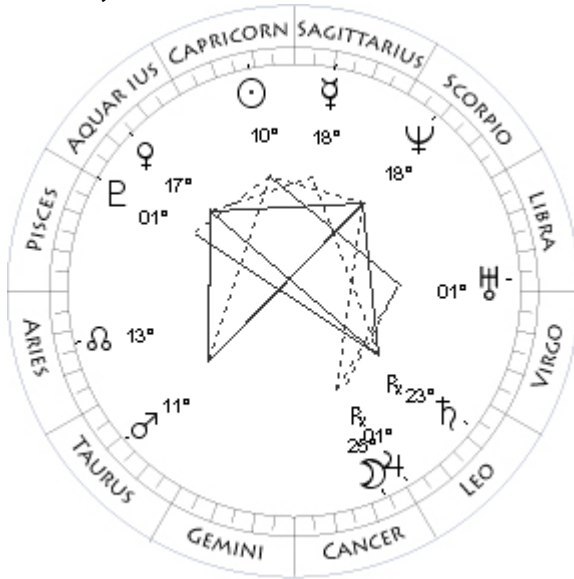

Jan 1, 1801

Feb 1, 1801

Jan 1, 1801

Mo|25Cn26 + 4°53	Ea|10Cn42 - 0°00
Su|10Cp42 - 0°00	Me|08Li59 + 1°38
Me|18Sa07 + 1°38	Ve|10Ar54 - 1°49
Ve|17Aq09 - 1°49	Ma|14Ge57 + 1°39
Ma|11Ta52 + 1°39	Ju|27Cn57 + 0°32
Ju|01Le48 + 0°32R	Sa|19Le11 + 1°15
Sa|23Le20 + 1°15R	Ur|28Vi51 + 0°45
Ur|01Li53 + 0°45	Ne|18Sc45 + 1°44
Ne|18Sc45 + 1°44	Ne|17Sc18 + 1°44
Pl|01Pi10 -12°15	Pl|03Pi12 -12°15
No|13Ar55 - 0°00	

Feb 1, 1801

Mo|11Vi27 + 2°28	Ea|12Le14 - 0°00
Su|12Aq14 - 0°00	Me|10Cp33 - 1°52
Me|02Aq25 - 1°52	Ve|00Ge31 - 0°36
Ve|24Pi17 - 0°36	Ma|00Cn21 + 1°50
Ma|22Ta27 + 1°50	Ju|00Le27 + 0°36
Ju|27Cn47 + 0°36R	Sa|20Le18 + 1°19
Sa|21Le16 + 1°19R	Ur|29Vi15 + 0°46
Ur|01Li35 + 0°46R	Ne|19Sc20 + 1°46
Ne|19Sc20 + 1°46	Ne|17Sc29 + 1°46
Pl|01Pi54 -12°11	Pl|03Pi18 -12°11
No|12Ar17 - 0°00