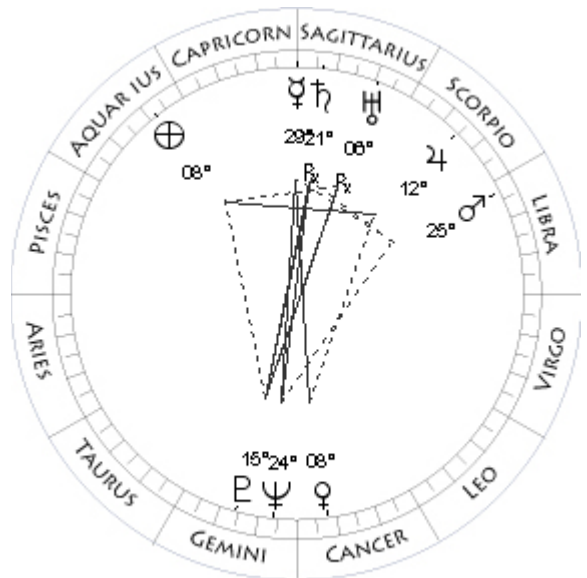

Aug 1, 1899

Jul 1, 1899

Mo|25Ar47 + 4°44
Su|09Cn23 - 0°00
Me|27Cn20 + 1°50
Ve|18Ge41 - 0°42
Ma|08Vi41 + 0°58
Ju|00Sc20 + 1°13
Sa|18Sa58 + 1°27R
Ur|04Sa42 + 0°06R
Ne|25Ge04 - 1°14
Pl|15Ge46 - 9°32
No|28Sa54 - 0°00

Ea|09Cp23 - 0°00
Me|23Vi08 + 1°50
Ve|18Ta50 - 0°42
Ma|11Li05 + 0°58
Ju|10Sc25 + 1°13
Sa|20Sa59 + 1°27
Ur|06Sa27 + 0°06
Ne|24Ge35 - 1°14
Pl|15Ge11 - 9°32

Aug 1, 1899

Mo|14Ge00 + 1°21
Su|08Le59 - 0°00
Me|03Vi03 - 3°01
Ve|26Cn31 + 0°34
Ma|27Vi14 + 0°34
Ju|02Sc05 + 1°05
Sa|17Sa24 + 1°22R
Ur|04Sa03 + 0°06R
Ne|26Ge06 - 1°15
Pl|16Ge21 - 9°34
No|27Sa16 - 0°00

Ea|08Aq58 - 0°00
Me|29Sa23 - 3°01
Ve|08Cn48 + 0°34
Ma|25Li24 + 0°34
Ju|12Sc48 + 1°05
Sa|21Sa55 + 1°22
Ur|06Sa49 + 0°06
Ne|24Ge46 - 1°15
Pl|15Ge16 - 9°34