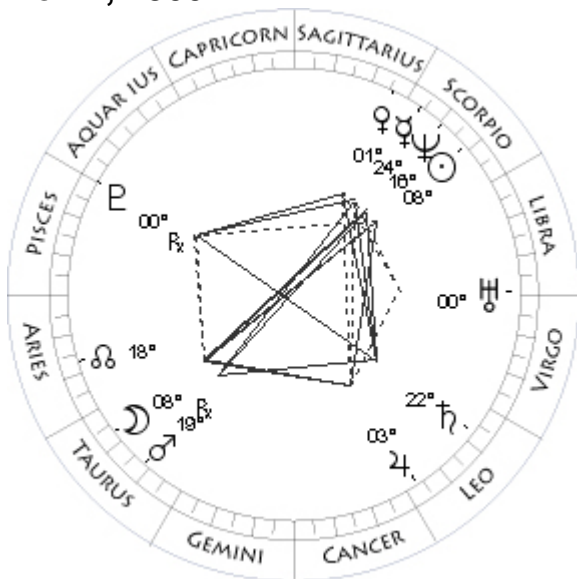

Nov 1, 1800

Dec 1, 1800

Nov 1, 1800

Mo|08Ta04 + 1°46	Ea|08Ta52 - 0°00
Su|08Sc52 - 0°00	Me|29Sa03 - 1°40
Me|24Sc15 - 1°40	Ve|04Cp14 - 0°32
Ve|01Sa56 - 0°32	Ma|12Ta12 - 0°35
Ma|19Ta08 - 0°35R	Ju|22Cn58 + 0°21
Ju|03Le50 + 0°21	Sa|16Le58 + 1°02
Sa|22Le59 + 1°02	Ur|28Vi03 + 0°43
Ur|00Li00 + 0°43	Ne|16Sc41 + 1°43
Ne|16Sc41 + 1°43	Ne|16Sc56 + 1°43
Pl|00Pi42 -12°31R	Pl|02Pi59 -12°31
No|17Ar09 - 0°00	

Dec 1, 1800

Mo|10Ge50 + 4°06	Ea|09Ge08 - 0°00
Su|09Sa08 - 0°00	Me|22Ar25 - 1°10
Me|26Sa37 - 1°10R	Ve|21Aq40 - 1°38
Ve|09Cp05 - 1°38	Ma|28Ta44 + 0°55
Ma|10Ta14 + 0°55R	Ju|25Cn25 + 0°26
Ju|04Le17 + 0°26R	Sa|18Le03 + 1°08
Sa|24Le00 + 1°08	Ur|28Vi27 + 0°44
Ur|01Li18 + 0°44	Ne|17Sc07 + 1°43
Ne|17Sc47 + 1°43	Ne|17Sc07 + 1°43
Pl|00Pi44 -12°22	Pl|03Pi05 -12°22
No|15Ar34 - 0°00