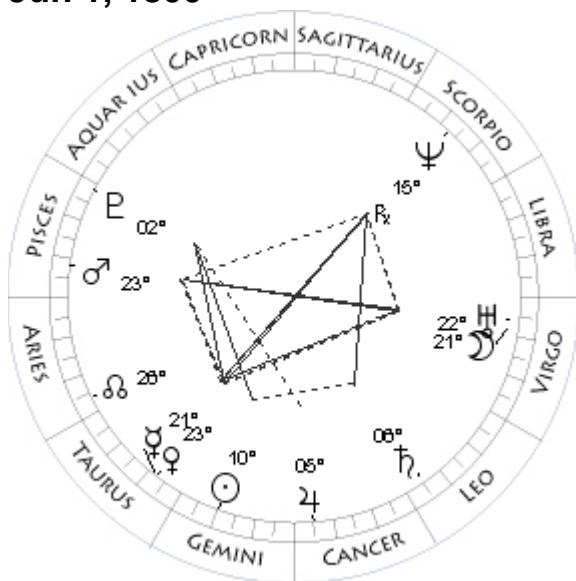

Jun 1, 1800

May 1, 1800

Mo|03Le03 + 5°15	Ea|10Sc50 - 0°00
Su|10Ta50 - 0°00	Me|06Sa48 - 1°52
Me|21Ar47 - 1°52R	Ve|08Pi37 - 1°39
Ve|15Ar20 - 1°39	Ma|19Cp00 - 1°38
Ma|01Pi01 - 1°38	Ju|07Cn44 - 0°01
Ju|29Ge20 - 0°01	Sa|10Le16 + 0°47
Sa|03Le58 + 0°47	Ur|25Vi41 + 0°47
Ur|23Vi21 + 0°47R	Ne|15Sc51 + 1°50
Ne|16Sc01 + 1°50R	Pl|02Pi19 -12°08
Pl|02Pi43 -12°08	No|26Ar54 - 0°00
No|26Ar54 - 0°00	

Jun 1, 1800

Mo|21Vi08 + 3°00	Ea|10Sa40 - 0°00
Su|10Ge40 - 0°00	Me|17Pi14 - 1°58
Me|21Ta43 - 1°58	Ve|27Ar58 - 1°06
Ve|23Ta04 - 1°06	Ma|08Aq06 - 2°07
Ma|23Pi26 - 2°07	Ju|10Cn20 + 0°02
Ju|05Cn36 + 0°02	Sa|11Le24 + 0°47
Sa|06Le09 + 0°47	Ur|26Vi05 + 0°46
Ur|22Vi58 + 0°46	Ne|16Sc02 + 1°50
Ne|15Sc12 + 1°50R	Pl|02Pi25 -12°19
Pl|02Pi56 -12°19	No|25Ar15 - 0°00
No|25Ar15 - 0°00