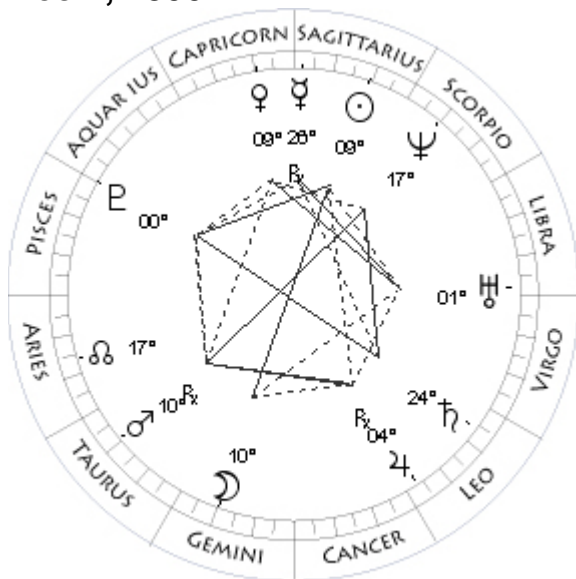

Nov 1, 1800

Dec 1, 1800

Nov 1, 1800

Mo|08Ta04 + 1°46	Ea|08Ta52 - 0°00
Su|08Sc52 - 0°00	Me|29Sa03 - 1°40
Me|24Sc15 - 1°40	Ve|04Cp14 - 0°32
Ve|01Sa56 - 0°32	Ma|12Ta12 - 0°35
Ma|19Ta08 - 0°35R	Ju|22Cn58 + 0°21
Ju|03Le50 + 0°21	Sa|16Le58 + 1°02
Sa|22Le59 + 1°02	Ur|28Vi03 + 0°43
Ur|00Li00 + 0°43	Ne|16Sc41 + 1°43
Ne|16Sc41 + 1°43	Ne|16Sc56 + 1°43
Pl|00Pi42 -12°31R	Pl|02Pi59 -12°31
No|17Ar09 - 0°00	

Dec 1, 1800

Mo|10Ge50 + 4°06	Ea|09Ge08 - 0°00
Su|09Sa08 - 0°00	Me|22Ar25 - 1°10
Me|26Sa37 - 1°10R	Ve|21Aq40 - 1°38
Ve|09Cp05 - 1°38	Ma|28Ta44 + 0°55
Ma|10Ta14 + 0°55R	Ju|25Cn25 + 0°26
Ju|04Le17 + 0°26R	Sa|18Le03 + 1°08
Sa|24Le00 + 1°08	Ur|28Vi27 + 0°44
Ur|01Li18 + 0°44	Ne|17Sc07 + 1°43
Ne|17Sc47 + 1°43	Ne|17Sc07 + 1°43
Pl|00Pi44 -12°22	Pl|03Pi05 -12°22
No|15Ar34 - 0°00