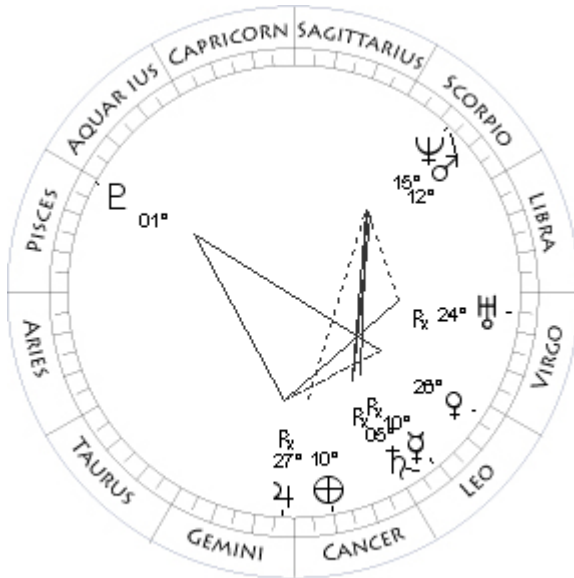

Jan 1, 1800

Feb 1, 1800

Jan 1, 1800

Mo|24Pi42 - 3°14	Ea|10Cn57 - 0°00
Su|10Cp57 - 0°00	Me|10Le05 + 3°14
Me|27Sa56 + 3°14R	Ve|26Le58 + 3°16
Ve|24Sc09 + 3°16	Ma|12Sc48 + 0°07
Ma|04Sa41 + 0°07	Ju|27Ge35 - 0°18
Ju|24Ge28 - 0°18R	Sa|05Le52 + 0°40
Sa|08Le45 + 0°40R	Ur|24Vi07 + 0°46
Ur|27Vi07 + 0°46R	Ne|15Sc08 + 1°45
Ne|16Sc39 + 1°45	Pl|01Pi52 -11°58
Pl|29Aq48 -11°58	No|03Ta15 - 0°00

Feb 1, 1800

Mo|08Ta36 + 0°40	Ea|12Le29 - 0°00
Su|12Aq29 - 0°00	Me|03Sa58 - 0°49
Me|21Cp59 - 0°49	Ve|17Li12 + 2°12
Ve|28Sa38 + 2°12	Ma|28Sc38 - 0°15
Ma|26Sa28 - 0°15	Ju|00Cn13 - 0°13
Ju|21Ge40 - 0°13R	Sa|07Le01 + 0°44
Sa|06Le21 + 0°44R	Ur|24Vi31 + 0°47
Ur|26Vi41 + 0°47R	Ne|15Sc19 + 1°47
Ne|17Sc10 + 1°47	Pl|00Pi34 -11°54
Pl|00Pi34 -11°54	Pl|01Pi59 -11°54
No|01Ta36 - 0°00