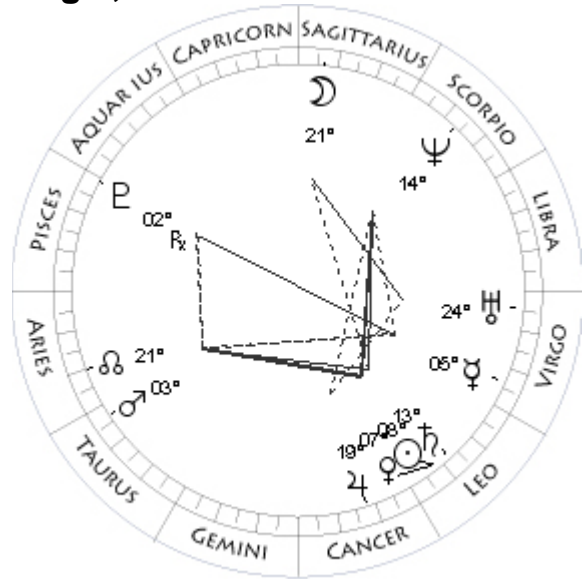

Aug 1, 1800

Jul 1, 1800

Mo|28Li29 - 0°22	Ea|09Cp19 - 0°00
Su|09Cn18 - 0°00	Me|05Vi45 + 1°53
Me|23Cn05 + 1°53	Ve|16Ge08 + 0°02
Ve|29Ge43 + 0°02	Ma|27Aq02 - 2°28
Ma|14Ar12 - 2°28	Ju|12Cn50 + 0°05
Ju|12Cn15 + 0°05	Sa|12Le30 + 0°48
Sa|09Le18 + 0°48	Ur|26Vi28 + 0°44
Ur|23Vi24 + 0°44	Ne|16Sc12 + 1°49
Ne|14Sc38 + 1°49R	Pl|02Pi32 -12°29
Pl|02Pi47 -12°29R	No|23Ar40 - 0°00

Aug 1, 1800

Mo|21Sa55 - 4°23	Ea|08Aq54 - 0°00
Su|08Le54 - 0°00	Me|17Sa53 - 2°09
Me|05Vi32 - 2°09	Ve|06Le20 + 1°06
Ve|07Le50 + 1°06	Ma|16Pi41 - 2°38
Ma|03Ta32 - 2°38	Ju|15Cn24 + 0°08
Ju|19Cn10 + 0°08	Sa|13Le38 + 0°50
Sa|13Le09 + 0°50	Ur|26Vi52 + 0°43
Ur|24Vi35 + 0°43	Ne|16Sc23 + 1°47
Ne|14Sc29 + 1°47	Pl|02Pi39 -12°37
Pl|02Pi17 -12°37R	No|22Ar01 - 0°00