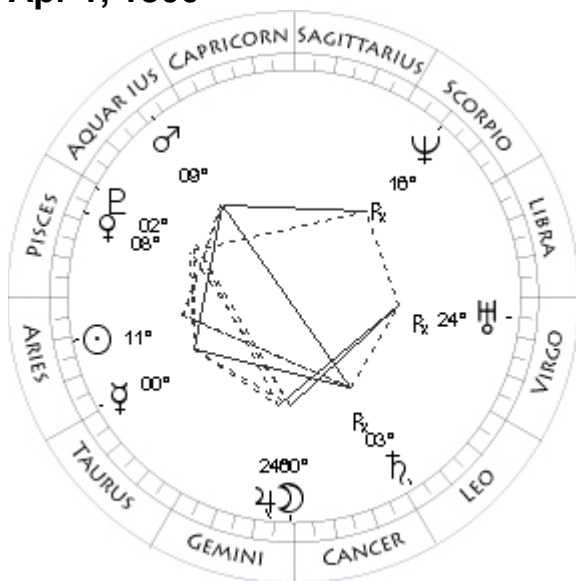

Mar 1, 1800

Apr 1, 1800

Mar 1, 1800

Mo|16Ta23 + 1°35	Ea|10Vi44 - 0°00
Su|10Pi43 - 0°00	Me|00Pi16 - 1°55
Me|07Pi47 - 1°55	Ve|02Sa02 + 0°29
Ve|01Aq38 + 0°29	Ma|13Sa41 - 0°39
Ma|16Cp31 - 0°39	Ju|02Cn36 - 0°08
Ju|21Ge42 - 0°08	Sa|08Le02 + 0°46
Sa|04Le20 + 0°46R	Ur|24Vi53 + 0°48
Ur|25Vi41 + 0°48R	Ne|15Sc29 + 1°48
Ne|17Sc12 + 1°48R	Pl|02Pi05 -11°55
Pl|01Pi21 -11°55	No|00Ta07 - 0°00

Apr 1, 1800

Mo|00Cn01 + 4°41	Ea|11Li32 - 0°00
Su|11Ar32 - 0°00	Me|20Le52 + 2°53
Me|00Ta03 + 2°53	Ve|21Cp09 - 1°06
Ve|08Pi56 - 1°06	Ma|01Cp12 - 1°09
Ma|09Aq04 - 1°09	Ju|05Cn13 - 0°04
Ju|24Ge32 - 0°04	Sa|09Le10 + 0°46
Sa|03Le20 + 0°46R	Ur|25Vi17 + 0°48
Ur|24Vi22 + 0°48R	Ne|15Sc40 + 1°50
Ne|16Sc45 + 1°50R	Pl|02Pi12 -12°00
Pl|02Pi10 -12°00	No|28Ar29 - 0°00