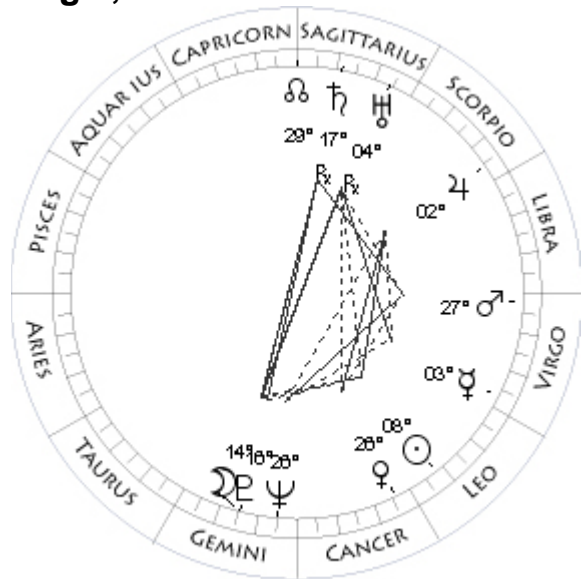

Aug 1, 1899

Jul 1, 1899

Mo|25Ar47 + 4°44
Su|09Cn23 - 0°00
Me|27Cn20 + 1°50
Ve|18Ge41 - 0°42
Ma|08Vi41 + 0°58
Ju|00Sc20 + 1°13
Sa|18Sa58 + 1°27R
Ur|04Sa42 + 0°06R
Ne|25Ge04 - 1°14
Pl|15Ge46 - 9°32
No|28Sa54 - 0°00

Ea|09Cp23 - 0°00
Me|23Vi08 + 1°50
Ve|18Ta50 - 0°42
Ma|11Li05 + 0°58
Ju|10Sc25 + 1°13
Sa|20Sa59 + 1°27
Ur|06Sa27 + 0°06
Ne|24Ge35 - 1°14
Pl|15Ge11 - 9°32

Aug 1, 1899

Mo|14Ge00 + 1°21
Su|08Le59 - 0°00
Me|03Vi03 - 3°01
Ve|26Cn31 + 0°34
Ma|27Vi14 + 0°34
Ju|02Sc05 + 1°05
Sa|17Sa24 + 1°22R
Ur|04Sa03 + 0°06R
Ne|26Ge06 - 1°15
Pl|16Ge21 - 9°34
No|27Sa16 - 0°00

Ea|08Aq58 - 0°00
Me|29Sa23 - 3°01
Ve|08Cn48 + 0°34
Ma|25Li24 + 0°34
Ju|12Sc48 + 1°05
Sa|21Sa55 + 1°22
Ur|06Sa49 + 0°06
Ne|24Ge46 - 1°15
Pl|15Ge16 - 9°34