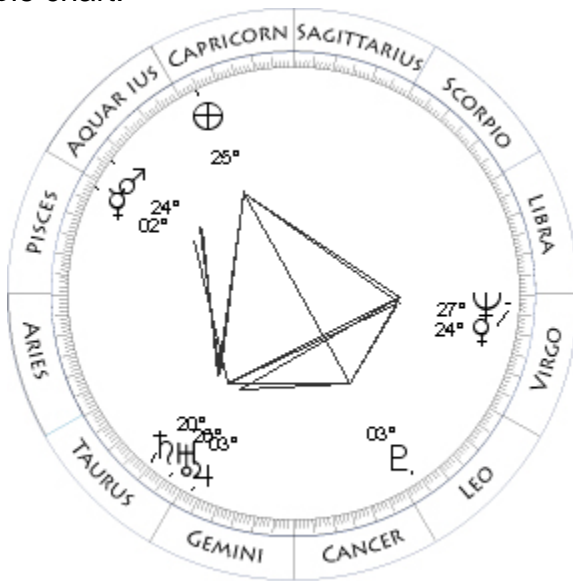

Example chart:

July 18, 1941 0 hrs

Mo | 19Ta00 - 4°08	
Su | 25Cn27 - 0°00	Ea | 25Cp27 - 0°00
Me | 07Cn11 - 3°32	Me | 02Pi26 - 3°32
Ve | 19Le28 + 1°36	Ve | 24Vi38 + 1°36
Ma | 08Ar55 - 3°41	Ma | 24Aq07 - 3°41
Ju | 11Ge46 - 0°41	Ju | 03Ge44 - 0°41
Sa | 26Ta05 - 2°06	Sa | 20Ta36 - 2°06
Ur | 29Ta23 - 0°13	Ur | 26Ta54 - 0°13
Ne | 25Vi23 + 1°15	Ne | 27Vi03 + 1°15
Pl | 03Le40 + 4°16	Pl | 03Le51 + 4°16
NO | 25Vi41 - 0°00	

Here is the heliocentric chart which is usually at the bottom, below the geocentric chart. The helio planet positions are given on the right side of the text block. There you will find the helio longitude and latitude of the bodies Earth and planets Mercury through Pluto. Each planet's longitude is given in degrees zodiac-sign and minutes, followed by the latitude above the Ecliptic in degrees and minutes, with the appropriate sign.