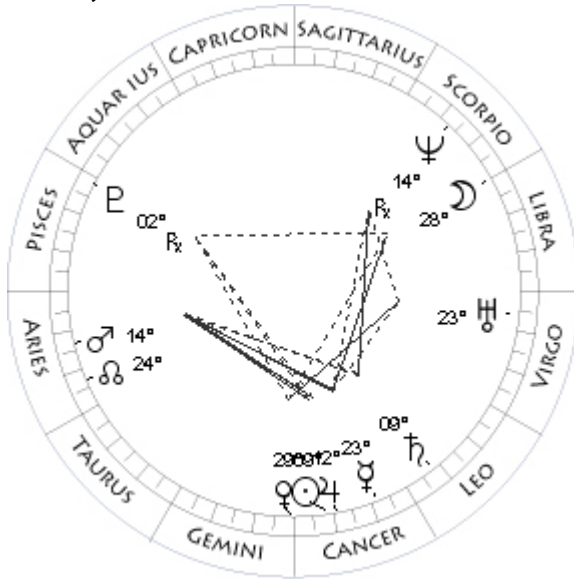

Jul 1, 1800

Aug 1, 1800

Jul 1, 1800

Mo|28Li29 - 0°22	Ea|09Cp19 - 0°00
Su|09Cn18 - 0°00	Me|05Vi45 + 1°53
Me|23Cn05 + 1°53	Ve|16Ge08 + 0°02
Ve|29Ge43 + 0°02	Ma|27Aq02 - 2°28
Ma|14Ar12 - 2°28	Ju|12Cn50 + 0°05
Ju|12Cn15 + 0°05	Sa|12Le30 + 0°48
Sa|09Le18 + 0°48	Ur|26Vi28 + 0°44
Ur|23Vi24 + 0°44	Ne|16Sc12 + 1°49
Ne|14Sc38 + 1°49R	Pl|02Pi32 -12°29
Pl|02Pi47 -12°29R	No|23Ar40 - 0°00

Aug 1, 1800

Mo|21Sa55 - 4°23	Ea|08Aq54 - 0°00
Su|08Le54 - 0°00	Me|17Sa53 - 2°09
Me|05Vi32 - 2°09	Ve|06Le20 + 1°06
Ve|07Le50 + 1°06	Ma|16Pi41 - 2°38
Ma|03Ta32 - 2°38	Ju|15Cn24 + 0°08
Ju|19Cn10 + 0°08	Sa|13Le38 + 0°50
Sa|13Le09 + 0°50	Ur|26Vi52 + 0°43
Ur|24Vi35 + 0°43	Ne|16Sc23 + 1°47
Ne|14Sc29 + 1°47	Pl|02Pi39 -12°37
Pl|02Pi17 -12°37R	No|22Ar01 - 0°00