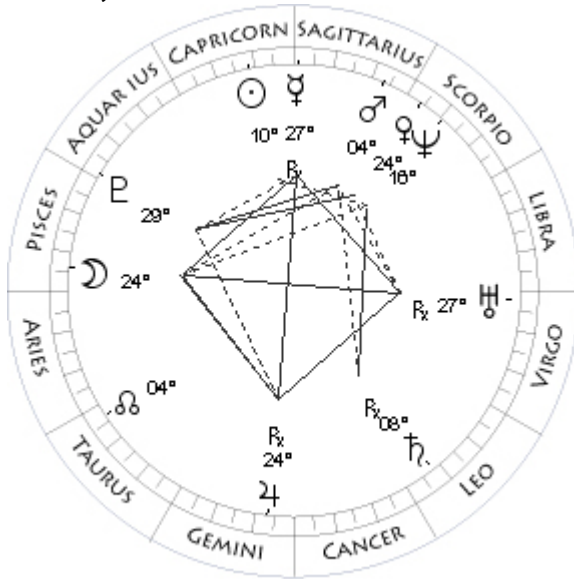

Jan 1, 1800

Feb 1, 1800

Jan 1, 1800

Mo|24Pi42 - 3°14	Ea|10Cn57 - 0°00
Su|10Cp57 - 0°00	Me|10Le05 + 3°14
Me|27Sa56 + 3°14R	Ve|26Le58 + 3°16
Ve|24Sc09 + 3°16	Ma|12Sc48 + 0°07
Ma|04Sa41 + 0°07	Ju|27Ge35 - 0°18
Ju|24Ge28 - 0°18R	Sa|05Le52 + 0°40
Sa|08Le45 + 0°40R	Ur|24Vi07 + 0°46
Ur|27Vi07 + 0°46R	Ne|15Sc08 + 1°45
Ne|16Sc39 + 1°45	Pl|01Pi52 -11°58
Pl|29Aq48 -11°58	No|03Ta15 - 0°00

Feb 1, 1800

Mo|08Ta36 + 0°40	Ea|12Le29 - 0°00
Su|12Aq29 - 0°00	Me|03Sa58 - 0°49
Me|21Cp59 - 0°49	Ve|17Li12 + 2°12
Ve|28Sa38 + 2°12	Ma|28Sc38 - 0°15
Ma|26Sa28 - 0°15	Ju|00Cn13 - 0°13
Ju|21Ge40 - 0°13R	Sa|07Le01 + 0°44
Sa|06Le21 + 0°44R	Ur|24Vi31 + 0°47
Ur|26Vi41 + 0°47R	Ne|15Sc19 + 1°47
Ne|17Sc10 + 1°47	Pl|00Pi34 -11°54
Pl|00Pi34 -11°54	Pl|01Pi59 -11°54
No|01Ta36 - 0°00