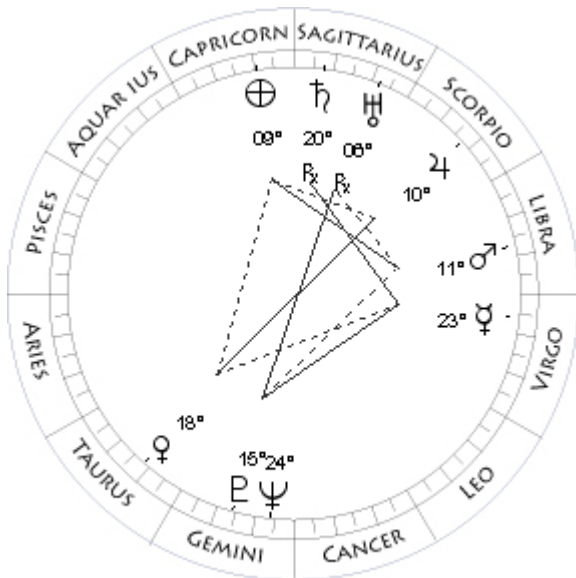

Aug 1, 1899

Jul 1, 1899

Mo|25Ar47 + 4°44
Su|09Cn23 - 0°00
Me|27Cn20 + 1°50
Ve|18Ge41 - 0°42
Ma|08Vi41 + 0°58
Ju|00Sc20 + 1°13
Sa|18Sa58 + 1°27R
Ur|04Sa42 + 0°06R
Ne|25Ge04 - 1°14
Pl|15Ge46 - 9°32
No|28Sa54 - 0°00

Ea|09Cp23 - 0°00
Me|23Vi08 + 1°50
Ve|18Ta50 - 0°42
Ma|11Li05 + 0°58
Ju|10Sc25 + 1°13
Sa|20Sa59 + 1°27
Ur|06Sa27 + 0°06
Ne|24Ge35 - 1°14
Pl|15Ge11 - 9°32

Aug 1, 1899

Mo|14Ge00 + 1°21
Su|08Le59 - 0°00
Me|03Vi03 - 3°01
Ve|26Cn31 + 0°34
Ma|27Vi14 + 0°34
Ju|02Sc05 + 1°05
Sa|17Sa24 + 1°22R
Ur|04Sa03 + 0°06R
Ne|26Ge06 - 1°15
Pl|16Ge21 - 9°34
No|27Sa16 - 0°00

Ea|08Aq58 - 0°00
Me|29Sa23 - 3°01
Ve|08Cn48 + 0°34
Ma|25Li24 + 0°34
Ju|12Sc48 + 1°05
Sa|21Sa55 + 1°22
Ur|06Sa49 + 0°06
Ne|24Ge46 - 1°15
Pl|15Ge16 - 9°34