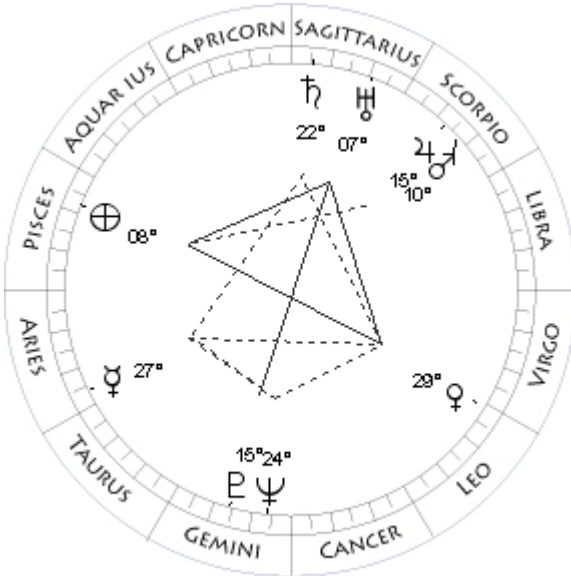

Oct 1, 1899

Sep 1, 1899

Mo|29Cn05 - 2°41	Ea|08Pi48 - 0°00
Su|08Vi48 - 0°00	Me|27Ar05 - 0°57
Me|21Le42 - 0°57	Ve|29Le08 + 1°21
Ve|04Vi47 + 1°21	Ma|10Sc18 + 0°12
Ma|16Li56 + 0°12	Ju|15Sc10 + 0°59
Ju|06Sc09 + 0°59	Sa|22Sa51 + 1°16
Sa|17Sa10 + 1°16	Ur|07Sa12 + 0°05
Ur|04Sa10 + 0°05	Ne|24Ge57 - 1°16
Ne|26Ge48 - 1°16	Pl|15Ge21 - 9°39
Pl|16Ge40 - 9°39	
No|25Sa37 - 0°00	

Oct 1, 1899

Mo|01Vi21 - 4°39	Ea|08Ar05 - 0°00
Su|08Li05 - 0°00	Me|08Li56 + 1°15
Me|08Li20 + 1°15	Ve|17Li44 + 1°13
Ve|12Li07 + 1°13	Ma|25Sc24 - 0°08
Ma|07Sc00 - 0°08	Ju|17Sc28 + 0°54
Ju|11Sc37 + 0°54	Sa|23Sa46 + 1°11
Sa|18Sa23 + 1°11	Ur|07Sa33 + 0°05
Ur|05Sa02 + 0°05	Ne|25Ge08 - 1°17
Ne|27Ge02 - 1°17R	Pl|15Ge26 - 9°44
Pl|16Ge40 - 9°44R	
No|24Sa02 - 0°00